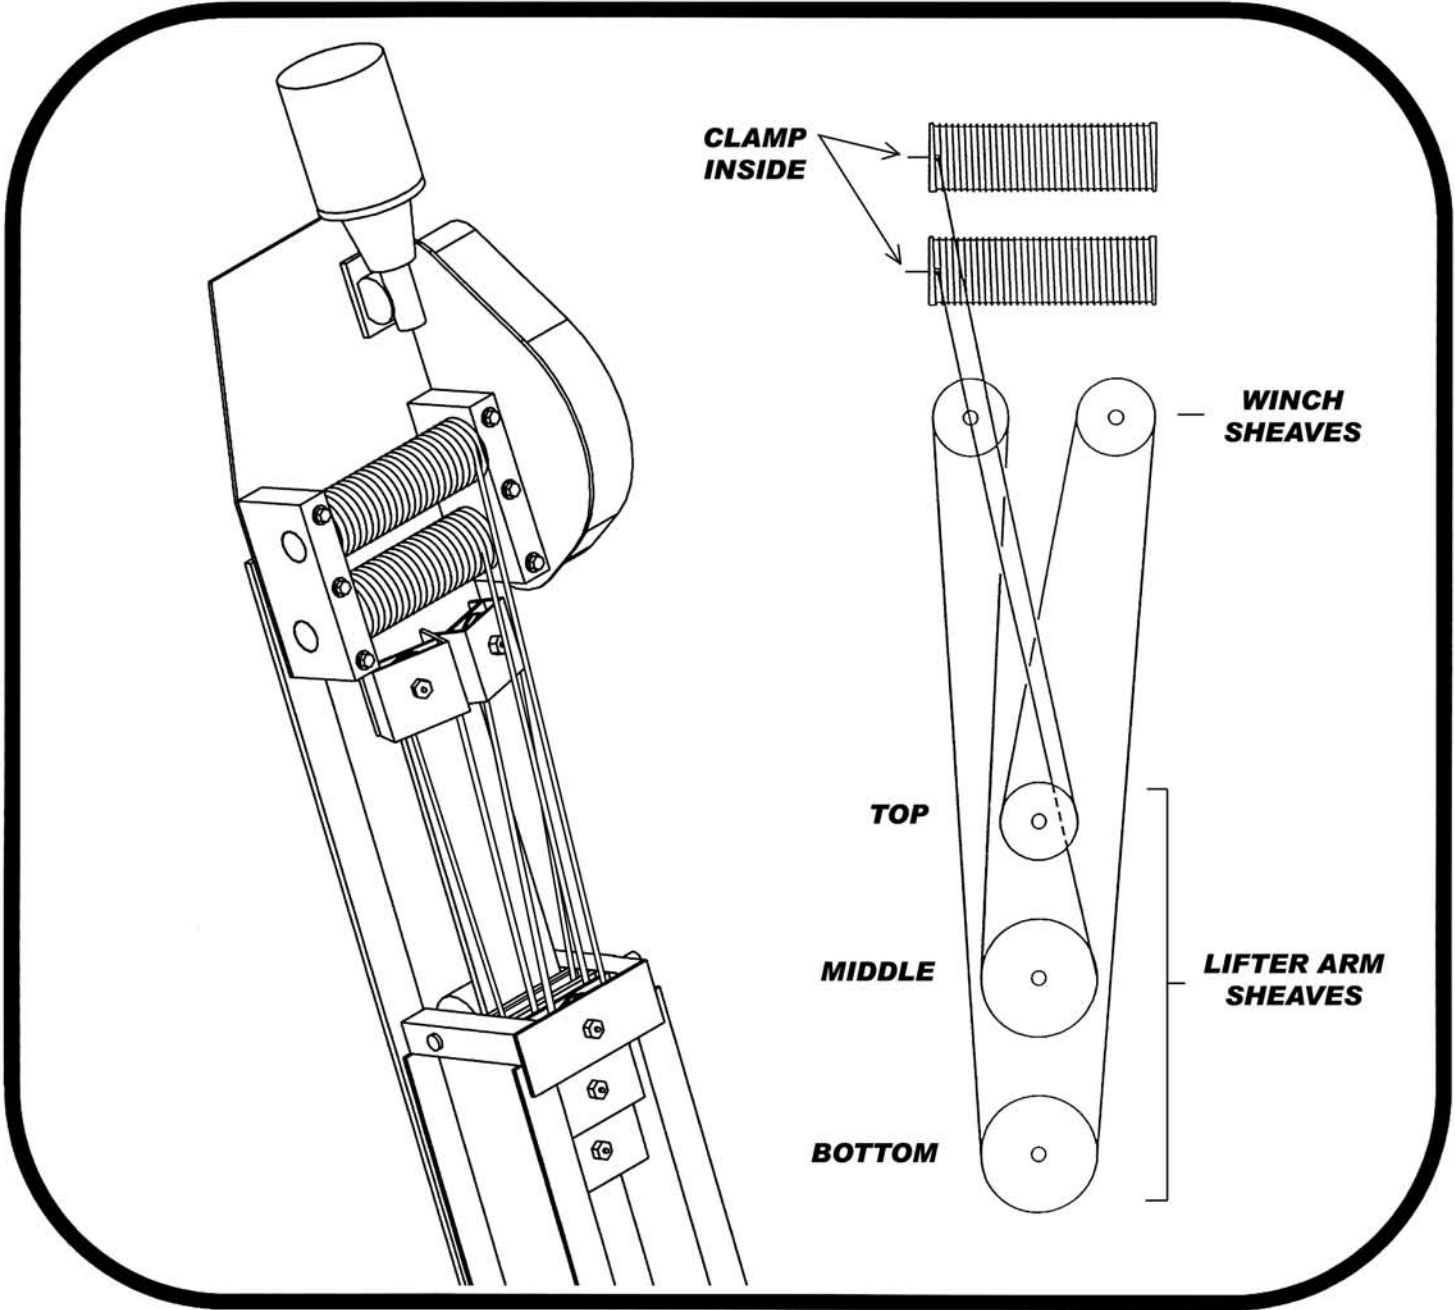

ALUMINUM ELEVATOR

CABLE ROUTING

20,000 lb.

CHAIN DRIVE

4050 Selvitz Road • Fort Pierce, Florida 34981

(772) 461-4660 1-800-544-0735 Fax (772) 461-2298